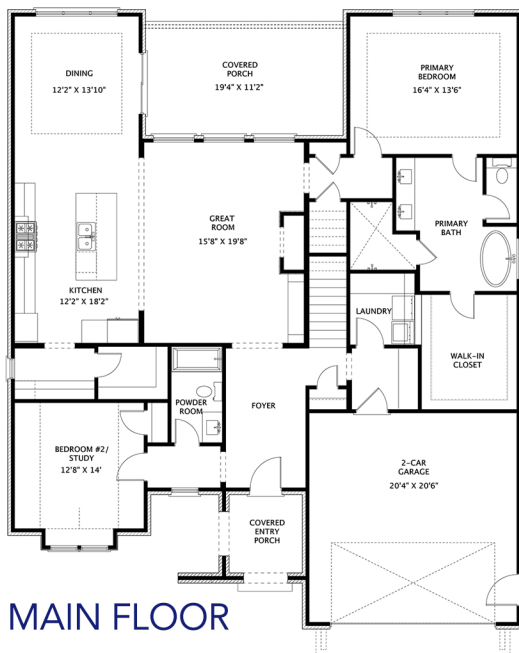

CARDINAL

Primary Suite on Main Floor
3014 Sq. Ft.
4 Bed • 4 Bath

- Welcome to a home to share with family and pets and enjoy with friends.
- The expansive great room anchors the main floor and is the perfect gathering spot with built-in cabinets, an elegant fireplace, and a beautiful view through large windows.
- The center island kitchen offers premium cabinetry to the ceiling, high-end kitchen appliances, a butler's pantry and a walk-in pantry ensuring plentiful counter and storage space.
- The main floor Primary bedroom, complete with walk-in closet and ensuite, ensures privacy to enjoy a quiet respite.
- A full bath and guest bedroom, mud room with drop zone, and a laundry all on the main floor offers convenience and functionality.
- 2 sizable bedrooms, each with a full bath, and a bonus room are located upstairs.
- Prime Hardin Valley location with great schools and close proximity to restaurants, breweries, retail, parks and recreation.