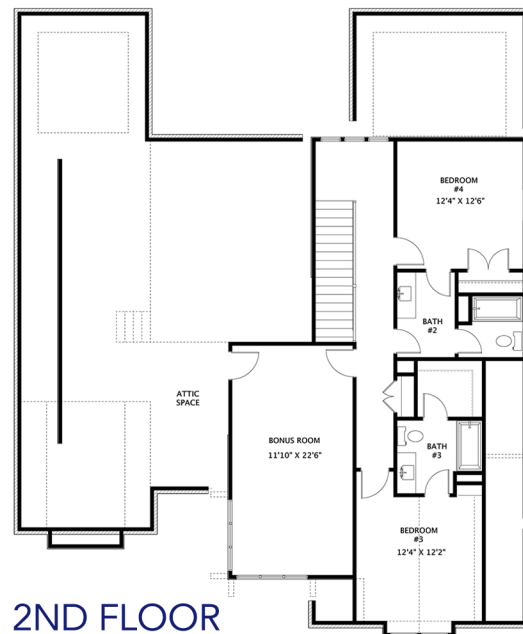

CARDINAL

Primary Suite on Main Floor
3014 Sq. Ft.
4 Bed • 4 Bath

- Welcome to a home to share with family and pets and enjoy with friends.
- The expansive great room anchors the main floor and is the perfect gathering spot with built-in cabinets, an elegant fireplace, and a beautiful view through large windows.
- The center island kitchen offers premium cabinetry to the ceiling, high-end kitchen appliances, a butler's pantry and a walk-in pantry ensuring plentiful counter and storage space.
- The main floor Primary bedroom, complete with walk-in closet and ensuite, ensures privacy to enjoy a quiet respite.
- A full bath and guest bedroom, mud room with drop zone, and a laundry all on the main floor offers convenience and functionality.
- 2 sizable bedrooms, each with a full bath, and a bonus room are located upstairs.
- Prime Hardin Valley location with great schools and close proximity to restaurants, breweries, retail, parks and recreation.