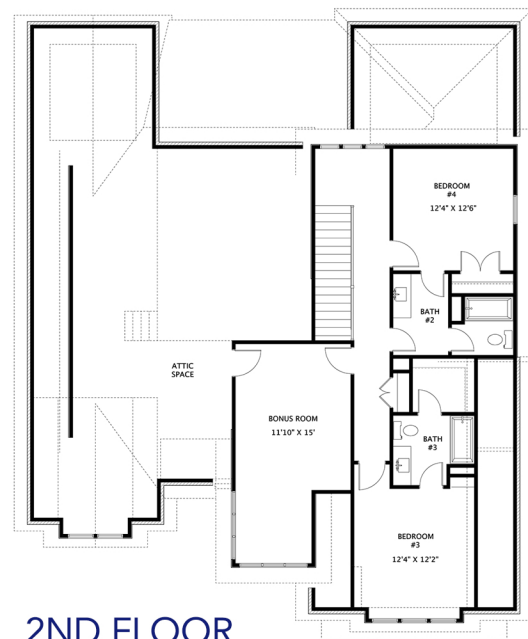

CHICKADEE

Primary Suite on Main Floor
3017 Sq. Ft.
4 Bed • 4 Bath

MAIN FLOOR

2ND FLOOR

- This lovely home offers everything you want in a beautiful location.
- Memories are sure to be created in the large great room relaxing by the fire or enjoying the cool breeze on the extra-large covered porch.
- A main floor study/guest suite off the foyer wows with vaulted ceilings and lots of sunshine.
- The center island kitchen also offers everything you could want...soft close cabinetry to the ceiling, top end appliances, a butler's pantry, and a walk-in pantry.
- The main floor Primary Retreat provides the perfect escape, with a bathroom that is styled to create a blissful experience, a large walk-in shower, and a free-standing tub.
- Heading in from the garage you'll find a large drop zone and quick access to the laundry room.
- Upstairs are two bedrooms, each with a full bath, a bonus room, and walk in storage.
- A prime Hardin Valley location means quick access to countless restaurants, breweries, retail, parks and recreation.