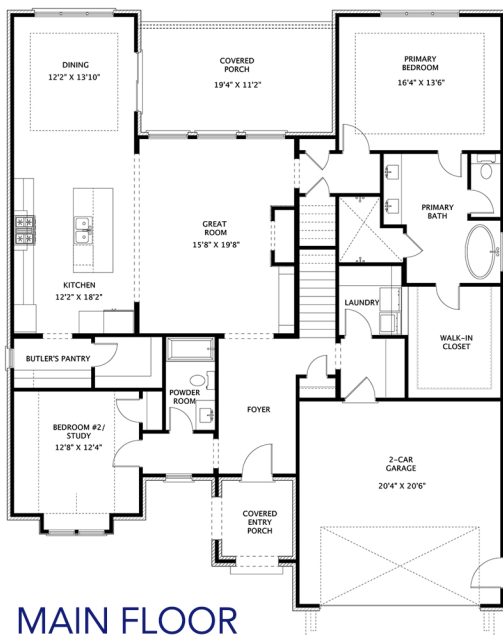

CHICKADEE

Primary Suite on Main Floor
3017 Sq. Ft.
4 Bed • 4 Bath

MAIN FLOOR

2ND FLOOR

- This lovely home offers everything you want in a beautiful location.
- Memories are sure to be created in the large great room relaxing by the fire or enjoying the cool breeze on the extra-large covered porch.
- A main floor study/guest suite off the foyer wows with vaulted ceilings and lots of sunshine.
- The center island kitchen also offers everything you could want...soft close cabinetry to the ceiling, top end appliances, a butler's pantry, and a walk-in pantry.
- The main floor Primary Retreat provides the perfect escape, with a bathroom that is styled to create a blissful experience, a large walk-in shower, and a free-standing tub.
- Heading in from the garage you'll find a large drop zone and quick access to the laundry room.
- Upstairs are two bedrooms, each with a full bath, a bonus room, and walk in storage.
- A prime Hardin Valley location means quick access to countless restaurants, breweries, retail, parks and recreation.